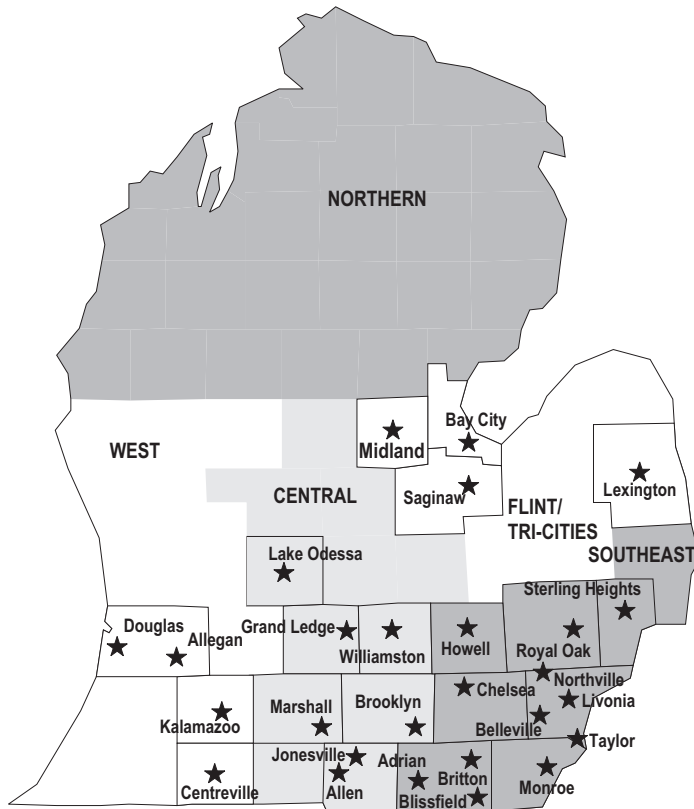

MICHIGAN

LAKE ODESSA

Antiques

Lake Odessa Antique Mall
1014 4th Ave.
616-374-3089

MARSHALL

Antiques

Keystone Architectural
110 E. Michigan Ave.
269-789-1355
www.keystoneantiques.com

Marshall Town and Country
Antiques LLC
151 W. Michigan Ave.
269-781-4642

WILLIAMSTON

Antiques

Antiques Market of Williamston
2991 Williamston Rd.
517-655-1350
tstn5007@aol.com

Red Cedar Antiques
1435 E. Grand River Ave.
517-655-3000
Tgood51870@aol.com

FLINT/TRI-CITIES

BAYCITY

Antiques

Bay Antique Center
1010 N. Water St.
989-894-0400
www.bayantiquectr.com

LEXINGTON

Lodging

Antiques

B & L Antiquerie Inc.
6217 Lakeshore Rd.
810-359-8623
www.bentglasscentral.com

H.D. Ellis Inn Bed & Breakfast
415 W. Adrian Street
517-486-3155
www.ellisinn.com

BRITTON

MIDLAND

Antiques

Events
Michigan Antique & Collectible
Festivals
6905 Eastman Ave.
989-687-9001
www.miantiquefestival.com

Pause & Paw Shop Antiques
124 E. Chicago
734-770-6943

Sharr On The Boulevard
136 E. Chicago Blvd.
517-451-5116

SAGINAW

CHELSEA

Antiques

Antiques

Saginaw Antique Warehouse
1122 Tittabawassee Rd..
989-755-4343
www.theantiquewarehouse.net

Chelsea Woodworking Antiques
407 N. Main St.
734-475-7131

SOUTHEAST

HOWELL

ADRIAN

Antiques

Points of Interest & Tourist Info

Lenawee County CVB
209 N. Main St.
800-536-2933
www.visitlenawee.com

Antiques on the Avenue
115 N. Michigan Ave.
517-552-1080

Antiques on the River
104 W. Grand River Ave.
517-522-0505

BELLEVILLE

Antiques

Antiques on Main
430 Main St.
734-699-8285

Livingston Antique Outlet
1825 Burkhart Rd.
517-548-5399
www.livingstonantiqueoutlet.com

LIVONIA

Antiques

Town & Country Antiques Mall
31630 Plymouth Rd.
734-425-4344

BLISSFIELD

Dining

Hathaway House/Main Street
Stable & Tavern (Circa 1851)
424 W. Adrian St.
517-486-2141
www.hathawayhouse.com

MONROE

Antiques

Frenchie's Fine Jewelry, Coins &
Stamps
15 E. Front St.
734-242-5840
www.frenchiesjewelry.com