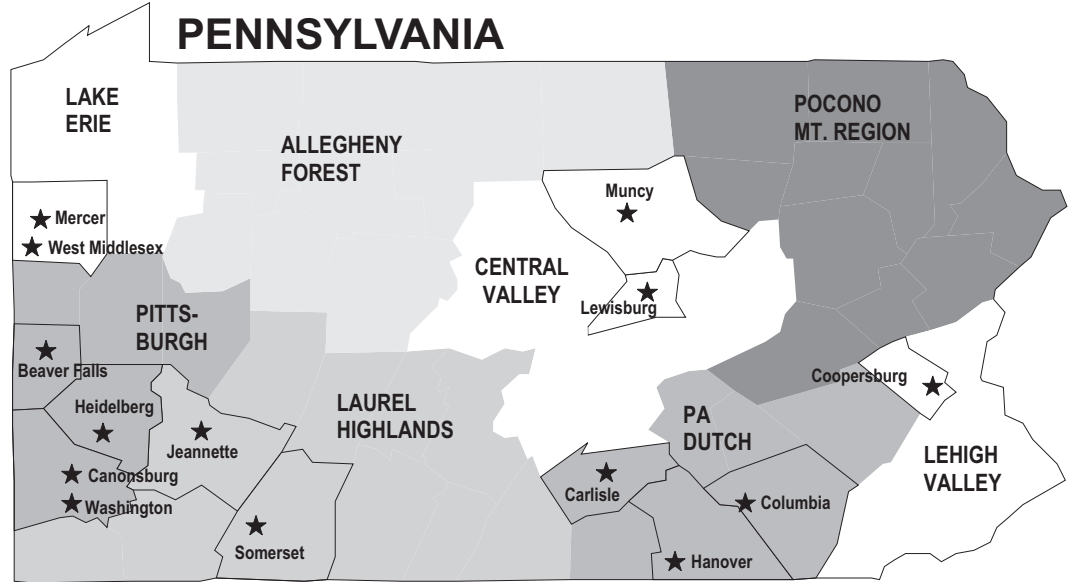

MILLERSBURG

Events

Holmes County Antique Festival
Historic Millersburg Village
330-674-6781
www.holmescountyantiquefestival.com

NEWCONCORD

Antiques

Margaret Lane Antiques
2 E Main St.
740-826-7414

Lodging

Friendship House Bed & Breakfast
62 W. Main St.
740-826-7397 or 1-877-968-5501
www.bedandbreakfastohio.com

NEWCOMERSTOWN

Lodging

Village Motel
354 E. Canal St.
740-498-6159

NORWICH

Antiques

White Pillars Antique Mall
7525 East Pike
740-872-3720

STEUBENVILLE

Antiques

Adams Antiques of Steubenville
406 Adams St.
740-282-2400

STRASBURG

Antiques

The Garver Store Flea Market
134 N. Wooster Ave.
330-852-8600

Strasburg Antique Mall
1020 N. Wooster Ave.
330-878-7021

Lodging

Ramada Limited
509 Wooster Ave.
330-878-1400 or 800-272-6232
www.strasburgramadalimited.com

Twins Motel
714 S. Wooster Ave.
330-878-5547 / 330-878-5548

WALNUTCREEK

Antiques

Walnut Creek Antique Mall
4872 McKinley Pl. Dr.
330-893-4010

ZANESVILLE

Antiques

Olde Towne Antique Mall
527 Main St.
740-453-8694
www.zanesville.com/oldetownemall/mall.htm

PENNSYLVANIA

LAKE ERIE

MERCER

Antiques

Courthouse Square Dry Goods
110 N. Pitt St.
724-662-2204

WEST MIDDLESEX

Antiques

West Middlesex Antique & Flea Market
3420 New Castle Rd., Rt. 18 S.
724-528-2490
jj04@roadrunner.com

PITTSBURGH REGION

BEAVER FALLS

Antiques

The Antique Emporium
818 Seventh Ave.
724-847-1919

CANONSBURG

Antiques

Antique Junction
2475 Washington Rd.
724-746-5119
www.antiquejunction.biz

Canonsburg Antique Mall I
The School House
145 Adams Ave.
724-745-1333

Canonsburg Antique Mall II
99 Weavertown Rd.
724-745-1050

Rt. 19 Antiques
2597 Washington Rd.
724-746-3277

Tri-State Antique Center
47 W. Pike St.
724-745-9116
<http://tri-stateantiques.com>

HEIDELBERG

Antiques

Heidelberg Antiques
1451 & 1550 Collier Ave.
412-429-9222/429-9223
www.heidelbergantiquemall.com