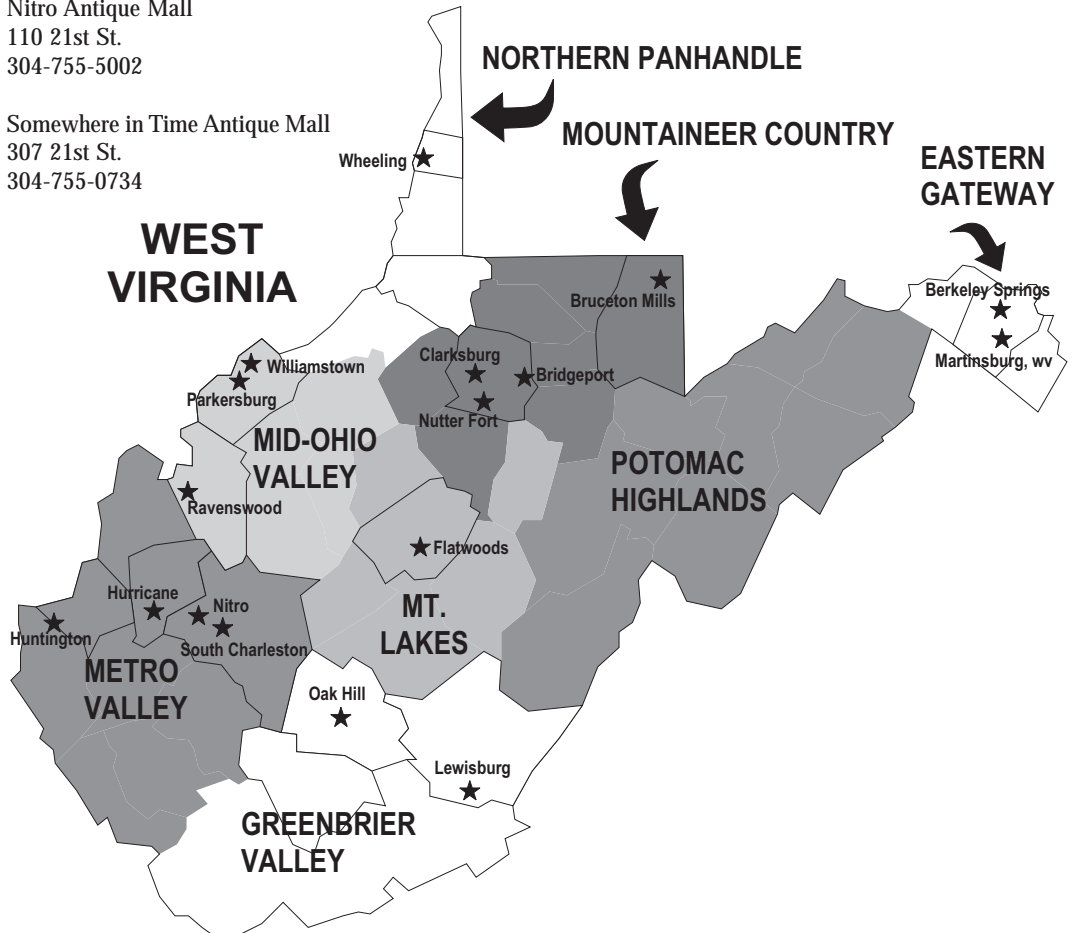

WEST VIRGINIA

N. PANHANDLE

WHEELING

Antiques

Centre Market Square
2200 Market St.
304-234-6055
centremarket@hotmail.com

Tom's Antiques
2242 Market St.
304-234-6055

Dining

Coleman's Fish Market
2226 Market St.
304-232-8510

MID OHIO VALLEY

PARKERSBURG

Dining

Colombo's Restaurant
1236 7th St.
304-428-5472

RAVENSWOOD

Antiques

Riverbend Antique Mall
219 Washington St.
304-868-2088

WILLIAMSTOWN

Antiques

Williamstown Antique Mall
801 Highland Ave.
304-375-6315

METRO VALLEY

HUNTINGTON

Antiques

Memories of the Heart Antiques
608 14th St. West
304-697-5301

Dining

Central City Cafe
529 14th St. West
304-522-6142

HURRICANE

Kissin Kate's Antiques &
Collectibles LLC
2759 Main St.
304-562-1880
www.kissinkatesantiques.com

NITRO

Antiques

Nitro Antique Mall
110 21st St.
304-755-5002

Somewhere in Time Antique Mall
307 21st St.
304-755-0734

SOUTH CHARLESTON

Antiques

Mound Antique Mall
609 "D" Street
304-744-1660

South Charleston Antique
Mall, Inc.
617 D Street
304-744-8975

MOUNTAINEER COUNTRY

BRIDGEPORT

Antiques

Shahady's Antiques
214 E. Main St.
304-657-8158

BRUCETON MILLS

Antiques

Bruceton Antique Mall
Exit 23, I-68, Waterfront Market
304-379-4040

CLARKSBURG

Antiques

West End Antiques
917 West Pike
304-624-7600

NUTTERFORT

Antiques

The Briar Patch
Rural Rte. 20 S Box
304-623-1213