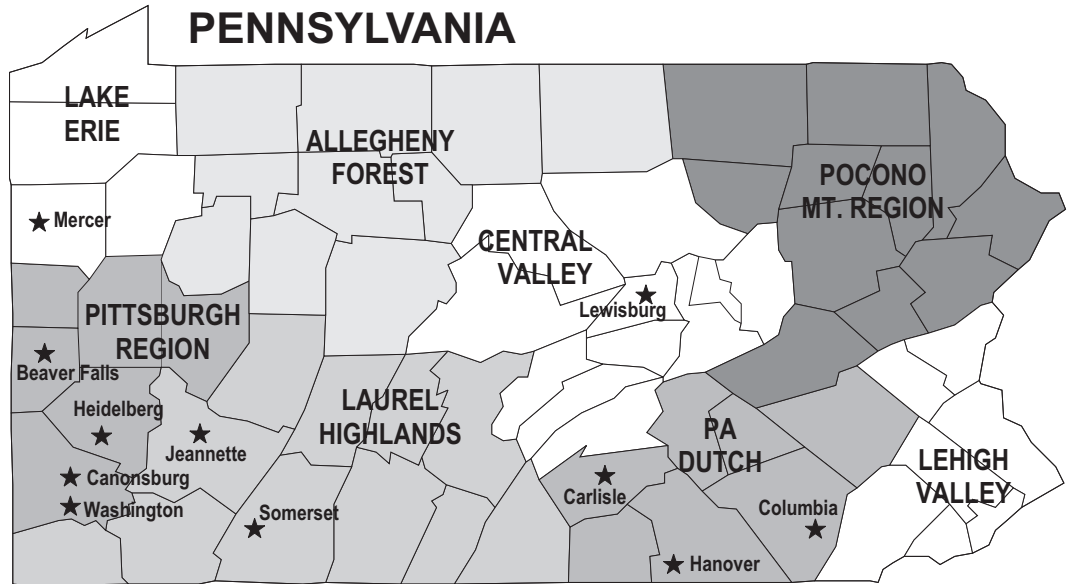

WILMINGTON

Antiques
 Shoppes at the Old Mill
 Home Again II
 316 E. Sugartree St
 937-655-8181 / 937-382-8558

WOODVILLE

Antiques
 Novelties and Nostalgia
 330 W. Main St.
 419-707-3636

ZANESVILLE

Antiques
 The Forget-Me-Not Shop
 530 Main St.
 740-221-2413