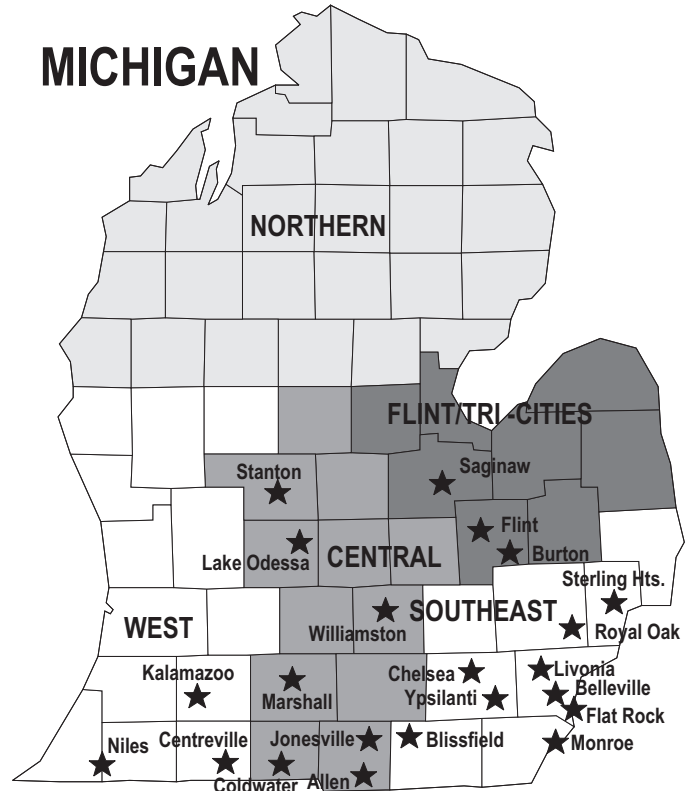

LAKE ODESSA

Antiques
Lake Odessa Antique Mall
1014 4th Ave.
616-374-3089

LIVONIA

Antiques
Town & Country Antiques Mall
31630 Plymouth Rd.
734-425-4344

MARSHALL

Antiques
Keystone Architectural
110 E. Michigan Ave.
269-789-1355

Lodging

National House Inn
102 Parkview
269-781-7374

Points of Interest

Cornwell's Turkeyville
18935 15½ Mile Rd.
269-781-4293

MONROE

Antiques
Frenchie's Fine Jewelry, Coins &
Stamps
15 E. Front St.
734-242-5840

Sauer Furniture & Antiques
15300 S. Monroe
734-242-6284

NILES

Antiques
Michiana Antique Mall
2423 S. 11th St.
800-559-4694

ROYAL OAK

Antiques
Deco Doug
106 W. Fourth St.
248-547-3330

SAGINAW

Antiques
Saginaw Antique Warehouse
1122 Tittabawassee Rd..
989-755-4343

STANTON

Antiques
Hotel Montcalm Antiques, Bed &
Breakfast
106 S. Camburn
989-831-5055

STERLING HEIGHTS

Antiques
Countryside Craft Mall and
Antiques
40700 Van Dyke Ave.
586-977-1633

MICHIGAN

WILLIAMSTON

Antiques
Antiques Market of Williamston
2991 Williamston Road
517-655-1350

Red Cedar Antiques
1435 E. Grand River Ave.
517-655-3000

YPSILANTI

Antiques
Materials Unlimited
2 W. Michigan Ave.
734-483-6980

Ypsilanti Area CVB
106 W. Michigan Ave.
734-483-4444